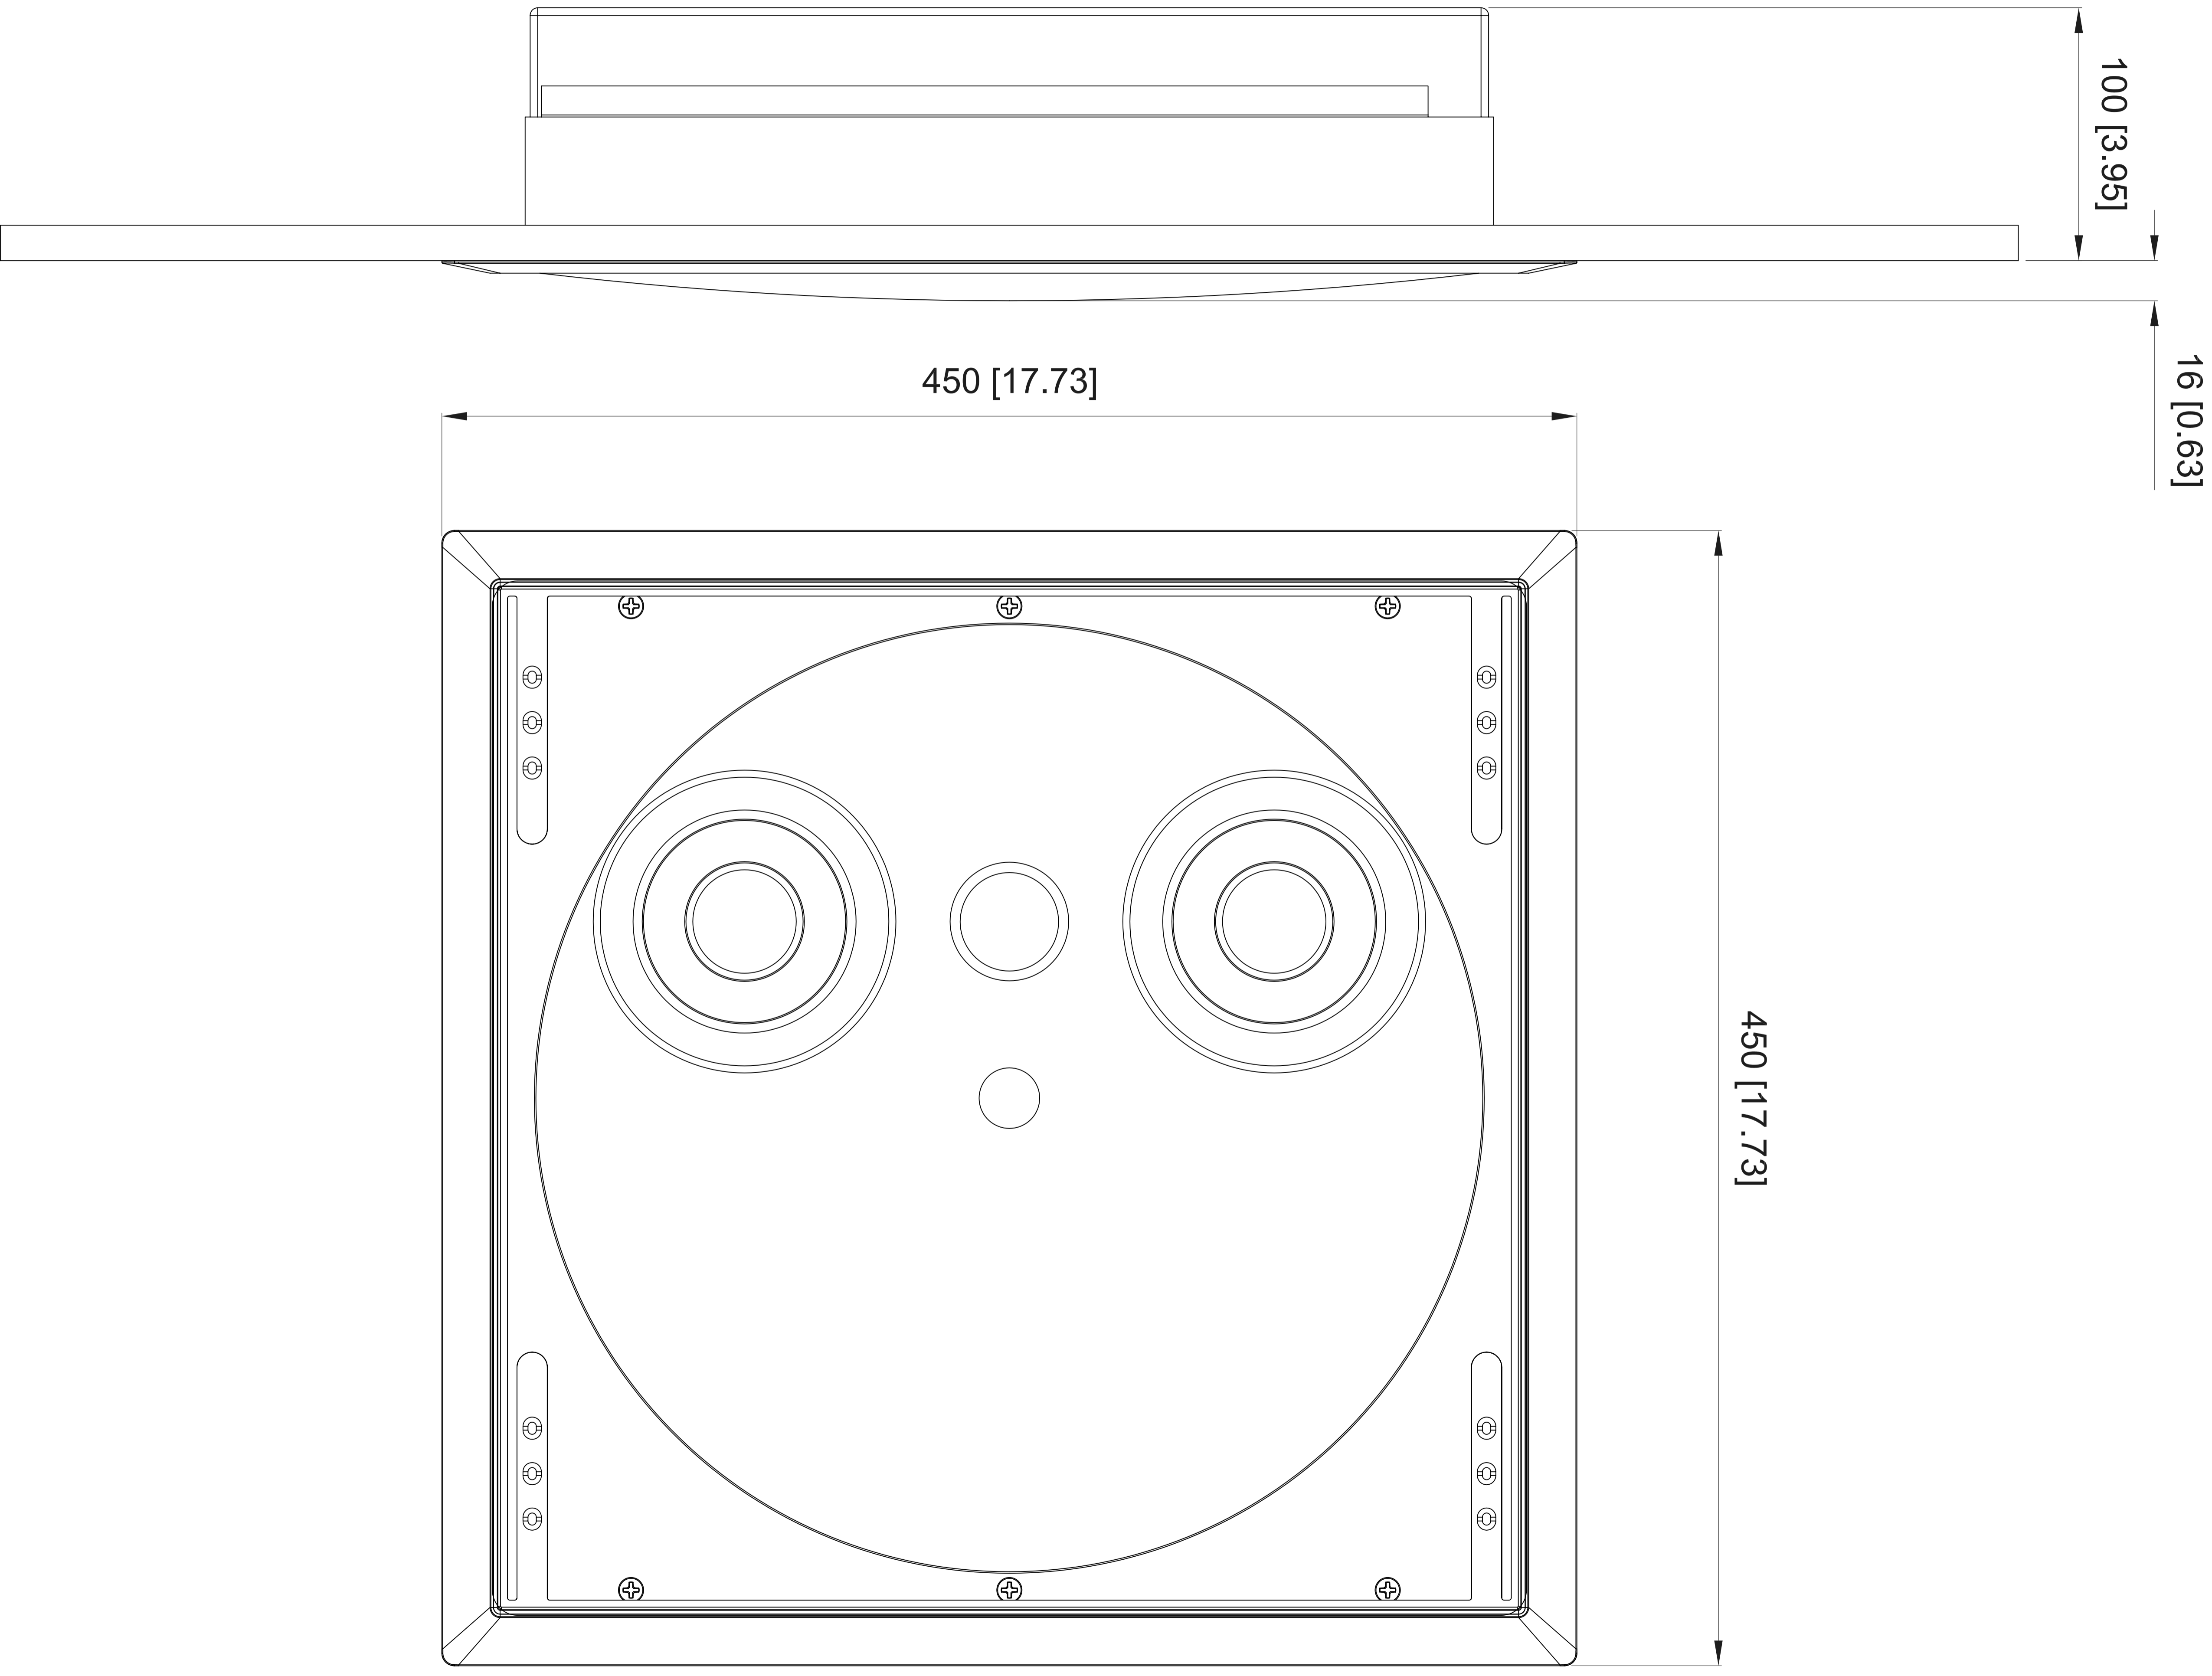

**Dimensions in mm and [inch]**

DSP420  
Issue: A

Drawing for room  
layout purposes only

Meridian Audio