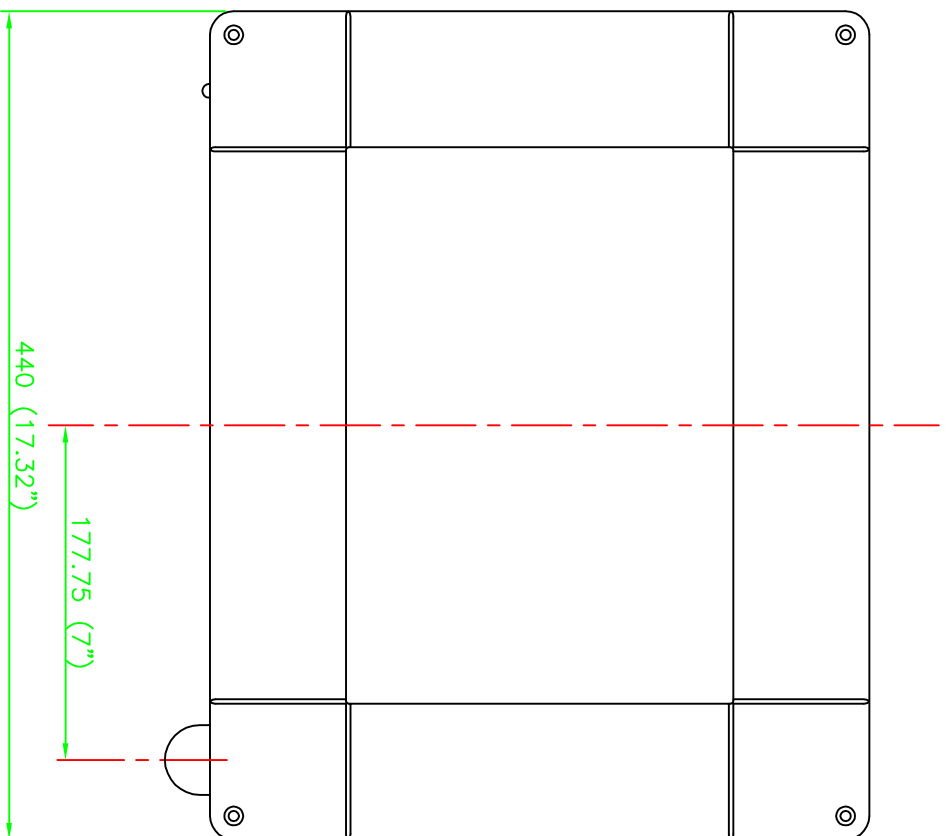

The overall dimensions are applicable to the following products. Visually, however they differ.

- G55 – Multi Channel Power Amplifier – 20KG (44 lbs)
- G57 – Stereo Power Amplifier – 24KG (53 lbs)
- G68 – Surround Controller – 10KG (22 lbs)

- Notes
- 1) This drawing is for Room Layout purposes.
 - 2) Dashed line indicates clearance required for connectors.
 - 3) Allow 20mm (0.75 inches) clearance around the Product for ventilation

BOOTHROYD STUART
MERIDIAN
 MERIDIAN AUDIO LIMITED
 STOKELY MEADOWS INDUSTRIAL ESTATE
 CAMBRIDGE CB23 8EJ
 ENGLAND
 TEL: 01480 445678
 FAX: 01480 445886

MATERIAL : N/A	
FINISH : N/A	
GENERAL TOLERANCES UNLESS OTHERWISE SPECIFIED	Drawn: VINCE
XX ±0.20mm	Date: 1-03
XXX ±0.10mm	Scale: FULL
XX ±0.1	
Part No. N/A	
Product: G5 SERIES	

TITLE:	HI PRODUCT OUTLINE
DRAWING No.	G5-43
ISSUE No.	1
Sheet	1 of 1