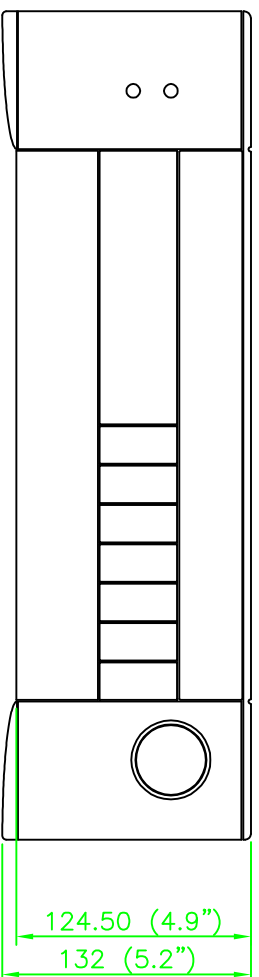

The overall dimensions are applicable to the following products. Visually, however they differ.

- G55 – Multi Channel Power Amplifier – 20KG (44 lbs)
- G57 – Stereo Power Amplifier – 24KG (53 lbs)
- G68 – Surround Controller – 10KG (22 lbs)

- Notes
- 1) This drawing is for Room Layout purposes.
 - 2) Dashed line indicates clearance required for connectors.
 - 3) Allow 20mm (0.75 inches) clearance around the Product for ventilation

BOOTHROYD STUART
MERIDIAN
 MERIDIAN AUDIO LIMITED
 STOKELY MEADOWS INDUSTRIAL ESTATE
 CAMBRIDGE CB23 8EJ
 ENGLAND
 TEL: 01480 445678
 FAX: 01480 445886

MATERIAL : N/A	
FINISH : N/A	
GENERAL TOLERANCES UNLESS OTHERWISE SPECIFIED	Drawn: VINCE
XX ±0.20mm	Date: 1-03
XXX ±0.10mm	Scale: FULL
XX ±0.1	
Part No. N/A	
Product: G5 SERIES	

TITLE:	HI PRODUCT OUTLINE
DRAWING No.	G5-43
ISSUE No.	1
Sheet	1 of 1