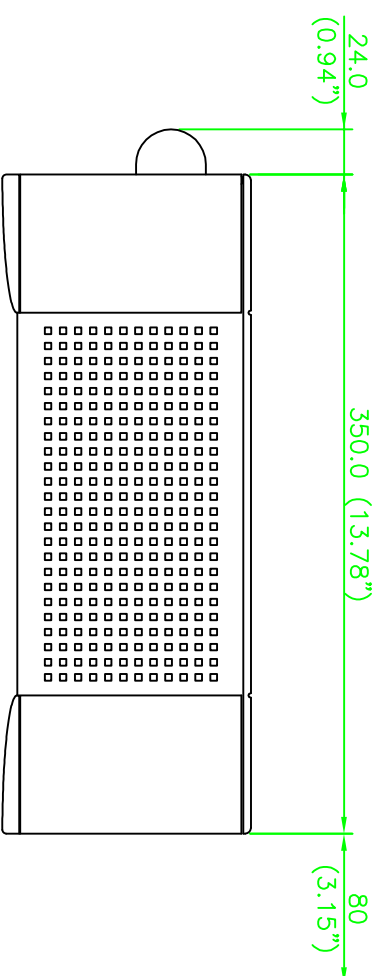

The overall dimensions are applicable to the following products. Visually, however they differ.

- G55 – Multi Channel Power Amplifier – 20KG (44 lbs)
- G57 – Stereo Power Amplifier – 24KG (53 lbs)
- G68 – Surround Controller – 10KG (22 lbs)

- Notes
- 1) This drawing is for Room Layout purposes.
 - 2) Dashed line indicates clearance required for connectors.
 - 3) Allow 20mm (0.75 inches) clearance around the Product for ventilation

BOOTHROYD STUART
MERIDIAN
 MERIDIAN AUDIO LIMITED
 STOKELY MEADOWS INDUSTRIAL ESTATE
 CAMBRIDGE CB23 8EJ
 ENGLAND
 TEL: 01480 445678
 FAX: 01480 445886

MATERIAL : N/A	
FINISH : N/A	
GENERAL TOLERANCES UNLESS OTHERWISE SPECIFIED	Drawn: VINCE
XX ±0.20mm	Date: 1-03
XXX ±0.10mm	Scale: FULL
XX ±0.1	
Part No. N/A	
Product: G5 SERIES	

TITLE:	HI PRODUCT OUTLINE
DRAWING No.	G5-43
ISSUE No.	1
Sheet	1 of 1