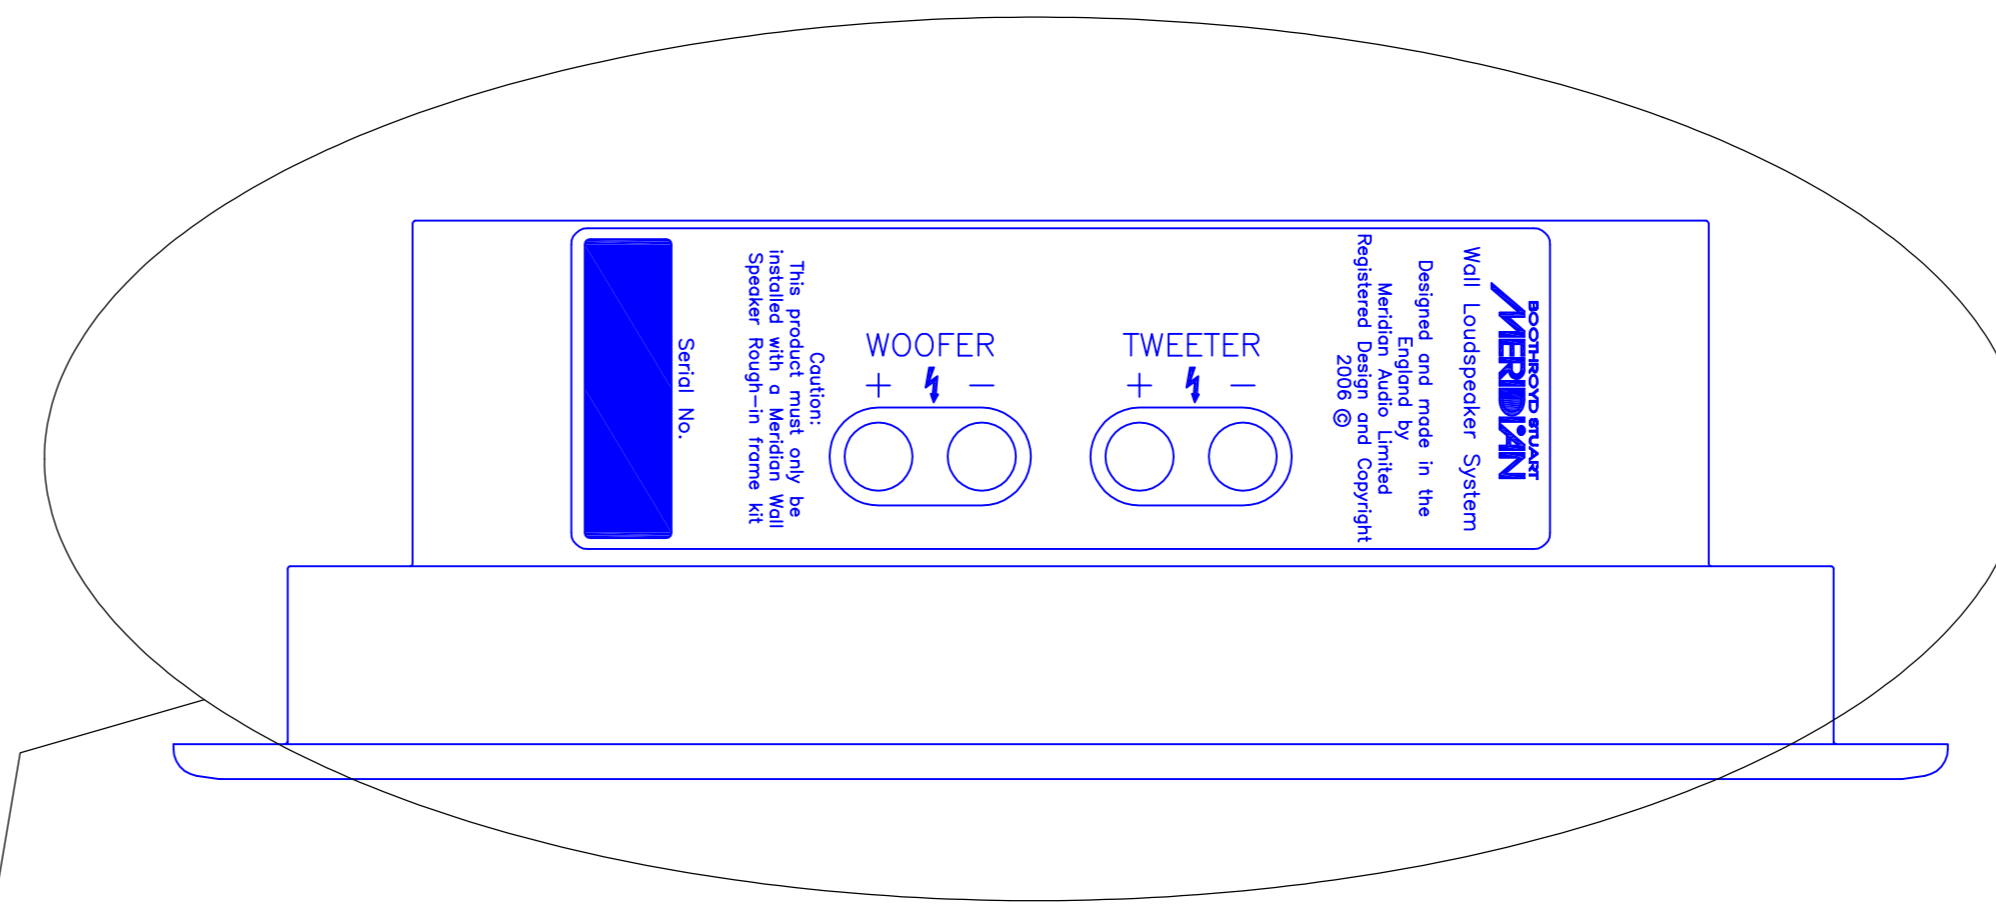

FLUSH-WALL SERIES

IN-WALL SERIES

PASSIVE  
(INC XOVER)

ACTIVE  
(NO XOVER)

PASSIVE  
(INC XOVER)

ACTIVE  
(NO XOVER)

350 SERIES

P350F

P330i

A330i

G41 + FULL RANGE CHANNEL

320 SERIES

P320F

A320F

P320i

A320i

A200Z

P200Z

ACTIVE  
(NO XOVER)

PASSIVE  
(INC XOVER)