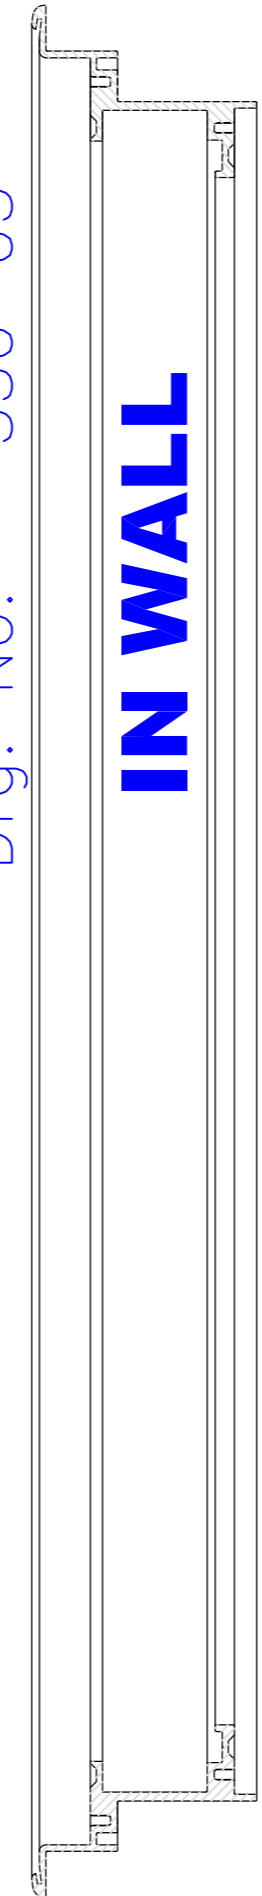

IN-WALL/FLUSH SERIES
FRONT AND REAR BAFFLES ONLY

ISSUE	DESCRIPTION	DATE
2	G40648 WAS G40638	4-08

350 IN-WALL/FLUSH

Part No. - G41558
Drg. No. - 350-02

Part No. - G41564
Drg. No. - 350-08

Part No. - G40624
Drg. No. - 350-01

Part No. - G40625
Drg. No. - 350-04

330 IN-WALL/FLUSH

Part No. - G41557
Drg. No. - 330-16

Part No. - G41556
Drg. No. - 330-05

Part No. - G40622
Drg. No. - 330-11

Part No. - G40623
Drg. No. - 330-12

320 IN-WALL/FLUSH

Part No. - G41553
Drg. No. - 320-08

Part No. - G41551
Drg. No. - 320-05

Part No. - G40619
Drg. No. - 320-06

Part No. - G40621
Drg. No. - 320-07

330C IN-WALL/FLUSH

Part No. - G40642
Drg. No. - 330C-02

Part No. - G40641
Drg. No. - 330C-01

Part No. - G41557
Drg. No. - 330-16

Part No. - G41556
Drg. No. - 330-05

320S IN-WALL/FLUSH

Part No. - G40648
Drg. No. - 320S-02

Part No. - G40639
Drg. No. - 320S-03

Part No. - G41549
Drg. No. - 320S-01

Part No. - G41548
Drg. No. - 320S-07