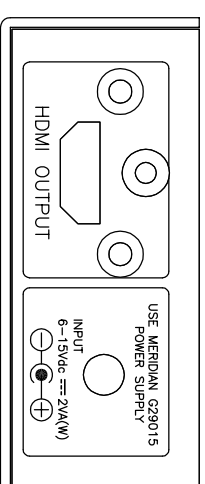

ISSUE	MODIFICATIONS	DATE
1	INITIAL ISSUE	

BOOTHROYD STUART
MERIDIAN
MERIDIAN AUDIO LIMITED:
LATHAM ROAD,
HUNTINGDON,
CAMBRIDGESHIRE, PE29 6TE.
TEL: 01480 445678
FAX: 01480 445686

MATERIAL :	
FINISH :	
GENERAL TOLERANCES UNLESS SPECIFIED	Drawn: VINCE
XX ±0.20mm	Date: 5-05
XX ±0.10mm	Scale: FULL
XX ±0.1	
Part No.	
Product: S SERIES	

TITLE:	121 BOX
DRAWING No.	121 GA
ISSUE No.	