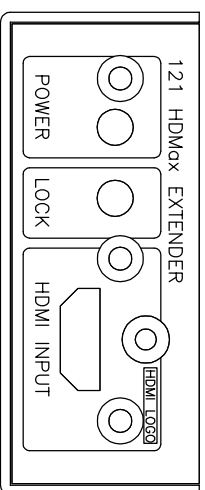

ISSUE	MODIFICATIONS	DATE
1	INITIAL ISSUE	

BOOTHROYD STUART
MERIDIAN
MERIDIAN AUDIO LIMITED:
LATHAM ROAD,
HUNTINGDON,
CAMBRIDGESHIRE, PE29 6TE.
TEL: 01480 445678
FAX: 01480 445686

MATERIAL :	
FINISH :	
GENERAL TOLERANCES UNLESS SPECIFIED	Drawn: VINCE
XX ±0.20mm	Date: 5-05
XX ±0.10mm	Scale: FULL
XX ±0.1	
Part No.	
Product: S SERIES	

TITLE:	121 BOX
DRAWING No.	121 GA
ISSUE No.	